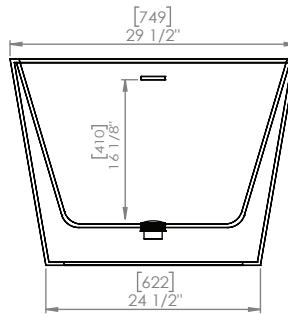

SIDE VIEW VUE DE CÔTÉ

* Dimensions may vary +/- 1/4" (6mm) / Les dimensions peuvent varier de +/- 1/4" (6mm)

gallons to overflow /	74 gal.
packaging dimension /	61 x 32 x 26 in
approximated weight /	123 lbs
weight with water /	741 lbs
bathing well at sump /	39 x 18 in
bathing well at rim /	57 x 28 in