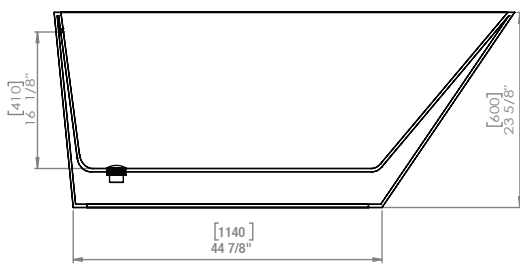

FRONT VIEW VUE DE FACE