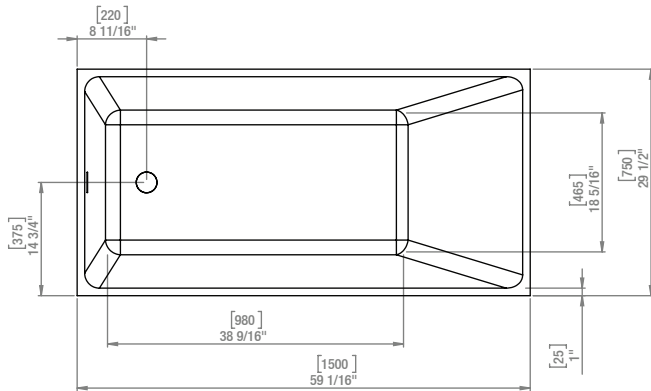

A&E Bath and Shower

7300 Sherbrooke St. W.
 Montrea, QC, Canada
 H4B 1R7
 www.aebath.com

Model Modèle: BT-1215-NF

Freestanding bathtub *Baignoire autoportante*

TOP VIEW VUE DE DESSUS

FRONT VIEW VUE DE FACE

SIDE VIEW VUE DE CÔTÉ

* Dimensions may vary +/- 1/4" (6mm) / Les dimensions peuvent varier de +/- 1/4" (6mm)

gallons to overflow /	74 gal.
packaging dimension /	61 x 32 x 26 in
approximated weight /	123 lbs
weight with water /	741 lbs
bathing well at sump /	39 x 18 in
bathing well at rim /	57 x 28 in