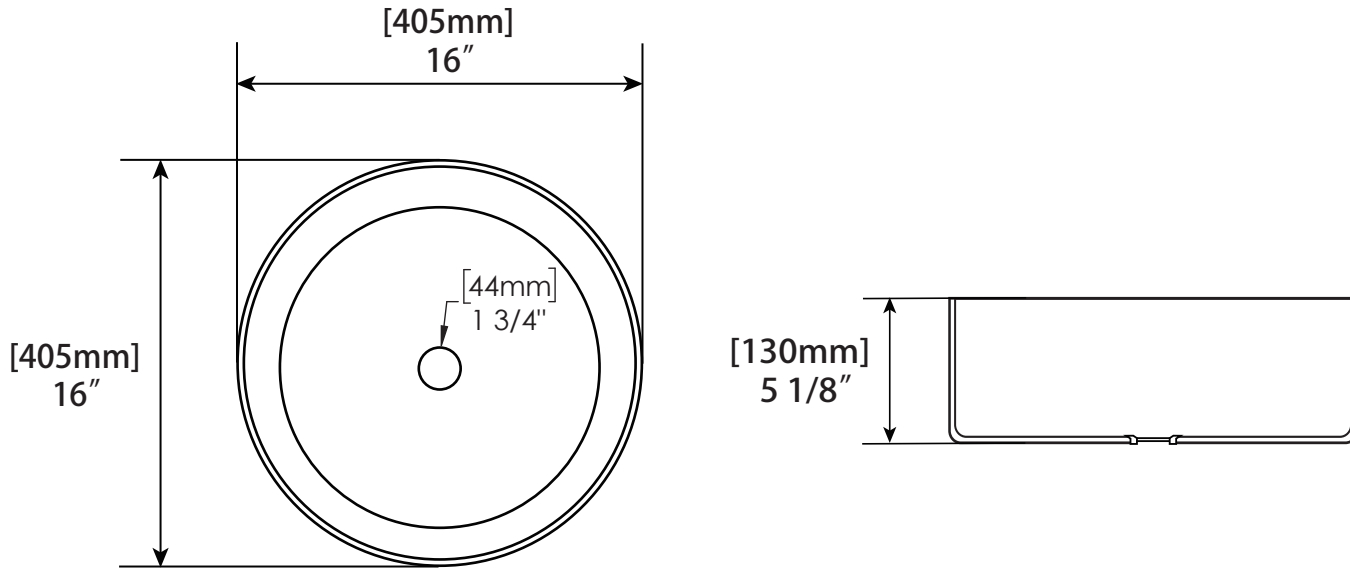

Bain Signature

7300 Rue Sherbrooke O, Montréal, QC
H4B 1R7
service@bainsignature.com

Model Modèle: **ADAM**
Ceramic Basin
Lavabo de céramique

* Dimensions may vary +/- 1/4" (6mm) / Les dimensions peuvent varier de +/- 1/4" (6mm)

Overall Dimensions /	16" x 16" x 5"
Overall Product Weight /	22lbs
Drain Hole Diameter /	1-3/4"
Drain Placement /	Center

Compliance Certifications:

ASME A112.19.2-2013/CSA B45.1-13

Ceramic basin
Lavabo de
céramique